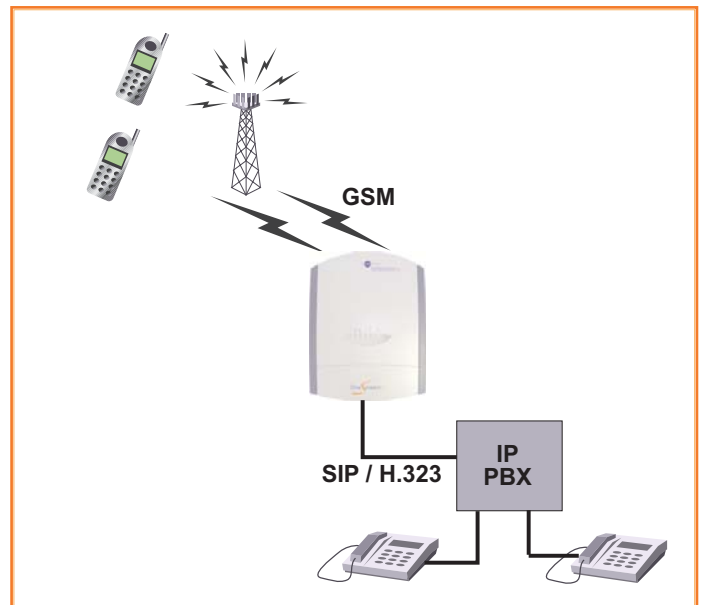

Features Overview

Automatic Failover Routing to allow for networks being Busy or Unavailable

Acts as SIP Client, Registrar and Proxy for maximum flexibility

Locally and Remotely configurable via user-friendly Web Interface

Secure DISA (Direct Inward Systems Access) allows a secondary dialtone to be provided for access to the OneStream Routing plan

SIM Lock, Phone Lock and Network Lock are all available for added GSM security

Country Specific Customisation

Remote Diagnostics and Future-proof Firmware Upgrade Facility

Bandwidth Management

GSM Interface

GSM Module	2 x Siemens MC55 / MC56
Bands	GSM 850MHz GSM 900MHz GSM 1800MHz GSM 1900MHz
Transmit Power	Class 4 (2W) for EGSM 850MHz Class 4 (2W) for EGSM 900MHz Class 1 (1W) for GSM 1800MHz Class 1 (1W) for GSM 1900MHz
Speech Codecs	Half Rate (HR) Full Rate (FR) Enhanced Full Rate (EFR) Adaptive Multi-Rate (AMR)
GSM Antennae	2 x Gold plated SMA Male Connectors for remote antennae (included)
SIM Card	2 x 3V Small card

Physical Specification

Length	302 mm
Width	235 mm
Height	45 mm

VoIP Interface

Channels	6 IP Channels
Physical	10/100M Autosensing RJ45 Ethernet port
Signalling	SIP (Session Initiation Protocol) H.323
Voice Codecs	G.729a, G.711u, G.711a
Protocols	TCP, UDP, SIP, RTP HTTP, FTP, DHCP

For further information on this and other TelecomFM products and services, please contact TelecomFM

Tel : +44 (0)1753 745000 ~ Fax : +44 (0)1753 745505

E-mail : mail@telecomfm.co.uk ~ web : <http://www.telecomfm.co.uk>

All information is correct at the time of going to print. TelecomFM reserves the right to change any information without notice.